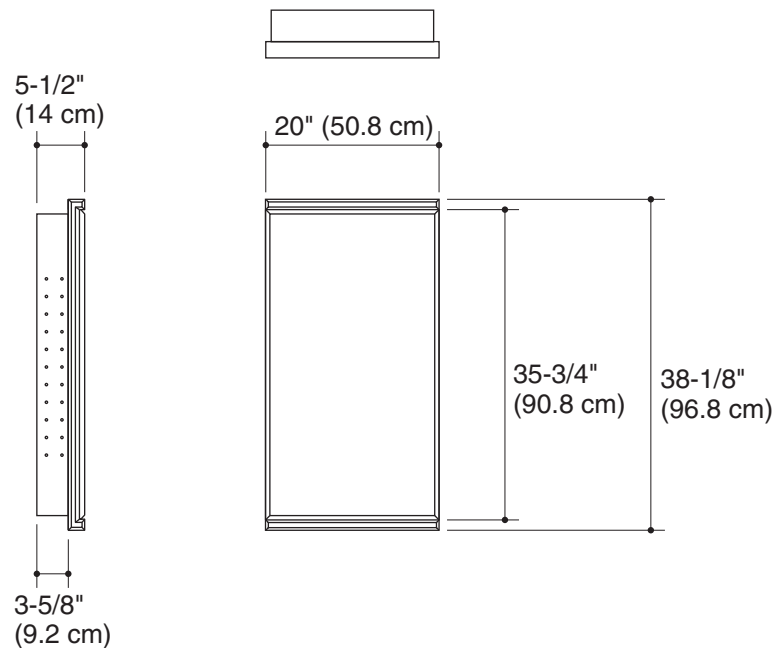

C SERIES CABINET

Technical Information

Roughing-in opening	18-1/2" (47 cm) x 34-3/4" (88.3 cm) x 4" (10.2 cm)
Door opening angle	180°

Installation Notes

Install this product according to the installation guide.

When determining the height of the mirrored cabinet, ensure the mirrored door will clear all obstacles, such as a faucet. A minimum distance of 1" (2.5 cm) is required.

Secure the screws (provided) to a stud to avoid possible property and product damage. If this is not possible, anchors must be inserted before installing the screws.

Recessed cabinets project 1-7/8" (4.8 cm) from wall.

Product Diagram