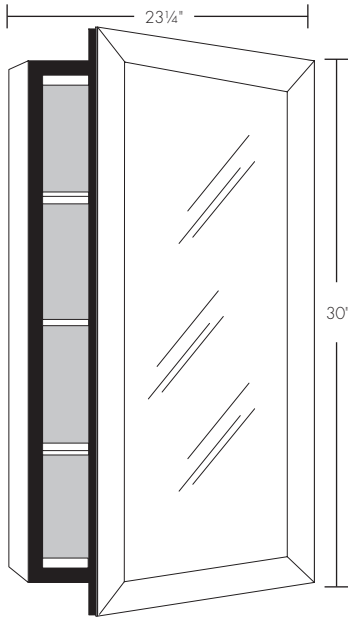

CITÉ™ CABINETS

CABINET DIMENSIONS

Opposed-hinge cabinet pairing

Type of Finish		Ebony (Black) Leather	Parchment Leather	Oxblood Leather
Overall Measurement		23 1/4"W x 30"H x 4"D	23 1/4"W x 30"H x 4"D	23 1/4"W x 30"H x 4"D
Rough Opening		22 1/2"W x 29 1/4"H x 3 3/4"D	22 1/2"W x 29 1/4"H x 3 3/4"D	22 1/2"W x 29 1/4"H x 3 3/4"D
Chrome	Left or Right Hinge – Non-Electric	MT24D4ECN	MT24D4PCN	MT24D4OCN
	Left Hinge – Electric	MT24D4ECLE	MT24D4PCLE	MT24D4OCLE
	Right Hinge – Electric	MT24D4ECRE	MT24D4PCRE	MT24D4OCRE
Brushed Nickel	Left or Right Hinge – Non-Electric	MT24D4ENN	MT24D4PNN	MT24D4ONN
	Left Hinge – Electric	MT24D4ENLE	MT24D4PNLE	MT24D4ONLE
	Right Hinge – Electric	MT24D4ENRE	MT24D4PNRE	MT24D4ONRE

robern.
an image of you.

CITÉ™ CABINETS

With unique style and convenient concealed storage, Cité cabinets are ideal for bath and powder rooms, foyers, hallways and other areas of the home. Metal interior frames provide a sleek accent to Ebony, Parchment and Oxblood leather frames.

FEATURES

ADJUSTABLE SHELVES
Clear glass shelves adjust in 2-inch increments to provide versatile storage options.

SAFESEAL GASKET
Patented gasket is designed without sharp corners to ensure quiet, moisture- and dust-resistant operation.