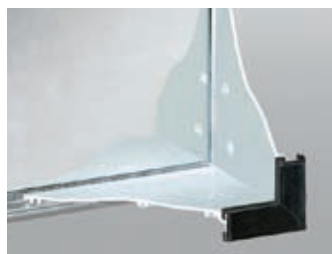

robern.
an image of you.

CITÉ™ CABINETS

With unique style and convenient concealed storage, Cité cabinets are ideal for bath and powder rooms, foyers, hallways and other areas of the home. Metal interior frames provide a sleek accent to Ebony, Parchment and Oxblood leather frames.

FEATURES

ADJUSTABLE SHELVES
Clear glass shelves adjust in 2-inch increments to provide versatile storage options.

SAFESEAL GASKET
Patented gasket is designed without sharp corners to ensure quiet, moisture- and dust-resistant operation.

PATENTED SWING-OUT MIRROR
This mirror offers 2x magnification.

SOLID ALUMINUM CONSTRUCTION
Durable aluminum resists the intense moisture of the bathroom environment.

170° HINGE SWING
With convenient three-way adjustments, these heavy-duty concealed hinges open a full 170° – one of the widest swings available in a self-closing hinge. Right- or left-hinge adjustability.