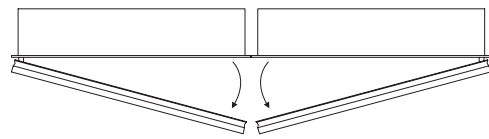

CITÉ™ CABINETS

CABINET DIMENSIONS

Opposed-hinge cabinet pairing

Type of Finish		Ebony (Black) Leather	Parchment Leather	Oxblood Leather
Overall Measurement		23 1/4"W x 30"H x 4"D	23 1/4"W x 30"H x 4"D	23 1/4"W x 30"H x 4"D
Rough Opening		22 1/2"W x 29 1/4"H x 3 3/4"D	22 1/2"W x 29 1/4"H x 3 3/4"D	22 1/2"W x 29 1/4"H x 3 3/4"D
Chrome	Left or Right Hinge – Non-Electric	MT24D4ECN	MT24D4PCN	MT24D4OCN
	Left Hinge – Electric	MT24D4ECLE	MT24D4PCLE	MT24D4OCLE
	Right Hinge – Electric	MT24D4ECRE	MT24D4PCRE	MT24D4OCRE
Brushed Nickel	Left or Right Hinge – Non-Electric	MT24D4ENN	MT24D4PNN	MT24D4ONN
	Left Hinge – Electric	MT24D4ENLE	MT24D4PNLE	MT24D4ONLE
	Right Hinge – Electric	MT24D4ENRE	MT24D4PNRE	MT24D4ONRE