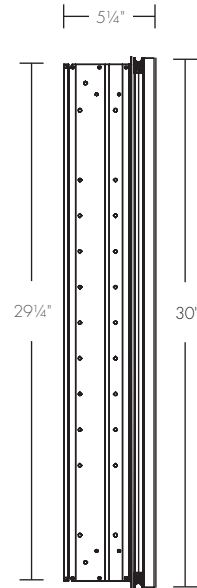

CITÉ™ CABINETS

CABINET DIMENSIONS

Opposed-hinge cabinet pairing

Type of Finish		Ebony (Black) Leather	Parchment Leather	Oxblood Leather
Overall Measurement		23 1/4"W x 30"H x 4"D	23 1/4"W x 30"H x 4"D	23 1/4"W x 30"H x 4"D
Rough Opening		22 1/2"W x 29 1/4"H x 3 3/4"D	22 1/2"W x 29 1/4"H x 3 3/4"D	22 1/2"W x 29 1/4"H x 3 3/4"D
Chrome	Left or Right Hinge – Non-Electric	MT24D4ECN	MT24D4PCN	MT24D4OCN
	Left Hinge – Electric	MT24D4ECLE	MT24D4PCLE	MT24D4OCLE
	Right Hinge – Electric	MT24D4ECRE	MT24D4PCRE	MT24D4OCRE
Brushed Nickel	Left or Right Hinge – Non-Electric	MT24D4ENN	MT24D4PNN	MT24D4ONN
	Left Hinge – Electric	MT24D4ENLE	MT24D4PNLE	MT24D4ONLE
	Right Hinge – Electric	MT24D4ENRE	MT24D4PNRE	MT24D4ONRE

robern.

CITÉ™ CABINETS

Embracing the romantic and sophisticated spirit of 1920s style, Cité cabinets merge the refinement of leather with the precision of Chrome or Brushed Nickel. Natural leather's colors and patterns vary to create a unique addition to the home. With an intriguing character that is familiar, yet provocative, the leather-framed cabinets are ideal accents for any room.

FEATURES

ADJUSTABLE SHELVES
Clear glass shelves adjust in 2-inch increments to provide versatile storage options.

SAFESEAL GASKET
Patented gasket is designed without sharp corners to ensure quiet, moisture- and dust-resistant operation.

PATENTED SWING-OUT MIRROR
This mirror offers 2x magnification.

SOLID ALUMINUM CONSTRUCTION
Durable aluminum resists the intense moisture of the bathroom environment.

170° HINGE SWING
With convenient three-way adjustments, these heavy-duty concealed hinges open a full 170° – one of the widest swings available in a self-closing hinge. Right- or left-hinge adjustability.