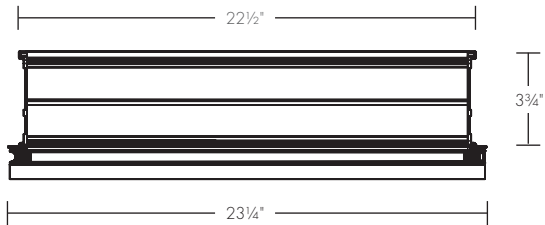

CITÉ™ CABINETS

CABINET DIMENSIONS

Opposed-hinge cabinet pairing

Type of Finish		Ebony (Black) Leather	Parchment Leather	Oxblood Leather
Overall Measurement		23 1/4"W x 30"H x 4"D	23 1/4"W x 30"H x 4"D	23 1/4"W x 30"H x 4"D
Rough Opening		22 1/2"W x 29 1/4"H x 3 3/4"D	22 1/2"W x 29 1/4"H x 3 3/4"D	22 1/2"W x 29 1/4"H x 3 3/4"D
Chrome	Left or Right Hinge – Non-Electric	MT24D4ECN	MT24D4PCN	MT24D4OCN
	Left Hinge – Electric	MT24D4ECLE	MT24D4PCLE	MT24D4OCLE
	Right Hinge – Electric	MT24D4ECRE	MT24D4PCRE	MT24D4OCRE
Brushed Nickel	Left or Right Hinge – Non-Electric	MT24D4ENN	MT24D4PNN	MT24D4ONN
	Left Hinge – Electric	MT24D4ENLE	MT24D4PNLE	MT24D4ONLE
	Right Hinge – Electric	MT24D4ENRE	MT24D4PNRE	MT24D4ONRE

FEATURES

ADJUSTABLE SHELVES
Clear glass shelves adjust in 2-inch increments to provide versatile storage options.

SAFESEAL GASKET
Patented gasket is designed without sharp corners to ensure quiet, moisture- and dust-resistant operation.