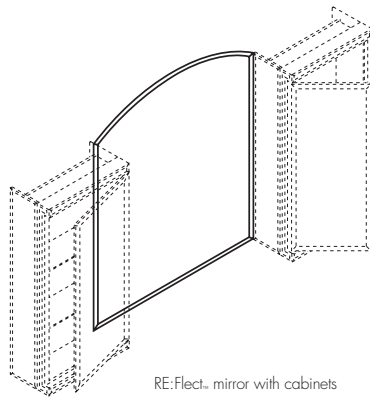

C SERIES CABINETS

CABINET DIMENSIONS

RE:Flect. mirror with cabinets