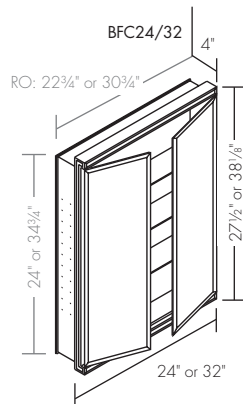

PATENTED SWING-OUT MIRROR
This mirror offers 2x magnification.

OPTIONS

INTEGRATED LIGHTS
Integrated C Series halogen lights feature three 20-watt swivel spots for inset mirrors.

ELECTRICAL OPTIONS
Two outlets provide power for items such as electric shavers and toothbrushes. Cabinets are UL Listed for use in damp locations.

C SERIES CABINETS

CABINET DIMENSIONS

RE:Flect. mirror with cabinets

	Overall Width	16"	20"	24"	32"	36"	48"	60"
	Descriptions	E = Available with Electric Options						
	Rough Opening	14½"	18½"	22¾"	30¾"	34¾"	46¾"	58¾"
One-door	Non-Electric	MFC1628 MFC1638	MFC2028 MFC2038					
	Two outlets with shelf (L) left – or (R) right – hinged door	MFC1628(R/L)E MFC1638(R/L)E	MFC2028(R/L)E MFC2038(R/L)E					
Two-door	Non-electric			BFC2428 BFC2438	BFC3228 BFC3238			
	Lighting only in inset – no electric						BIC4838L	BIC6038L
	Two outlets in (L) left or (R) right cabinet						BIC4838(R/L)E	BIC6038(R/L)E
	Electric in both compartments						BIC4838BE	BIC6038BE
	Halogen lights and electric in both cabinets						BIC4838LBE	BIC6038LBE
	Halogen Lights and electric in either (L) left or (R) right cabinet						BIC4838(L/R/L)E	BIC6038(L/R/L)E
Three-door	Non-electric					TFC3628 TFC3638	TFC4838	TFC6038
	Two outlets in left compartment					TFC3628E TFC3638E	TFC4838E	
	TLS Light Strip	TLS16 (4 bulbs)	TLS20 (5 bulbs)	TLS24 (6 bulbs)	TLS32 (8 bulbs)	TLS36 (9 bulbs)	TLS48 (12 bulbs)	TLS60 (15 bulbs)
RE:Flect Wall Mirror Systems	No Lights	RF1632 ARC RF1642 ARC	RF2032 ARC RF2042 ARC	RF2432 ARC RF2442 ARC	RF3232 ARC RF3242 ARC		RF4032 ARC RF4042 ARC	
	With Lights	RF1636 ARC RF1646 ARC			RF3236 ARC RF3246 ARC		RF4036 ARC RF4046 ARC	

Overall height 27½" or 38½"

Rough opening height 24" or 34¾"

All TLS light strips are 4" H

RE:Flect wall mirrors are listed above with coordinating cabinet height column (model number reflects actual height of the mirror arch)