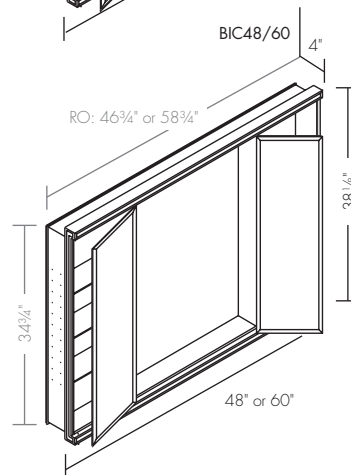

EXTERIOR LIGHTING
Horizontal, top-mount light systems offer lighting options to suit personal preferences.

EXPLORE NEW IDEAS.

When you're ready to design your room, an online room planner is an easy way to incorporate all your ideas into a concrete plan. Using prebuilt plans or designing your own, you can select the size, type and placement of your cabinets, mirrors, consoles and lighting fixtures. Specifications, requirements, information and options are provided for each product with a simple click. Explore our room planner at robern.com/cabinet_planner.

C SERIES CABINETS

CABINET DIMENSIONS

RE:Flect. mirror with cabinets

	Overall Width	16"	20"	24"	32"	36"	48"	60"
	Descriptions	E = Available with Electric Options						
	Rough Opening	14½"	18½"	22¾"	30¾"	34¾"	46¾"	58¾"
One-door	Non-Electric	MFC1628 MFC1638	MFC2028 MFC2038					
	Two outlets with shelf (L) left – or (R) right – hinged door	MFC1628(R/L)E MFC1638(R/L)E	MFC2028(R/L)E MFC2038(R/L)E					
Two-door	Non-electric			BFC2428 BFC2438	BFC3228 BFC3238			
	Lighting only in inset – no electric						BIC4838L	BIC6038L
	Two outlets in (L) left or (R) right cabinet						BIC4838(R/L)E	BIC6038(R/L)E
	Electric in both compartments						BIC4838BE	BIC6038BE
	Halogen lights and electric in both cabinets						BIC4838LBE	BIC6038LBE
	Halogen Lights and electric in either (L) left or (R) right cabinet						BIC4838(L/R/L)E	BIC6038(L/R/L)E
Three-door	Non-electric					TFC3628 TFC3638	TFC4838	TFC6038
	Two outlets in left compartment					TFC3628E TFC3638E	TFC4838E	
	TLS Light Strip	TLS16 (4 bulbs)	TLS20 (5 bulbs)	TLS24 (6 bulbs)	TLS32 (8 bulbs)	TLS36 (9 bulbs)	TLS48 (12 bulbs)	TLS60 (15 bulbs)
RE:Flect Wall Mirror Systems	No Lights	RF1632 ARC RF1642 ARC	RF2032 ARC RF2042 ARC	RF2432 ARC RF2442 ARC	RF3232 ARC RF3242 ARC		RF4032 ARC RF4042 ARC	
	With Lights	RF1636 ARC RF1646 ARC			RF3236 ARC RF3246 ARC		RF4036 ARC RF4046 ARC	