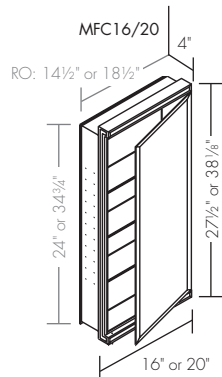

PATENTED SWING-OUT MIRROR
This mirror offers 2x magnification.

OPTIONS

INTEGRATED LIGHTS
Integrated C Series halogen lights feature three 20-watt swivel spots for inset mirrors.

ELECTRICAL OPTIONS
Two outlets provide power for items such as electric shavers and toothbrushes. Cabinets are UL Listed for use in damp locations.

C SERIES CABINETS

CABINET DIMENSIONS

RE:Flect. mirror with cabinets

	Overall Width	16"	20"	24"	32"	36"	48"	60"
	Descriptions	E = Available with Electric Options						
	Rough Opening	14½"	18½"	22¾"	30¾"	34¾"	46¾"	58¾"
One-door	Non-Electric	MFC1628 MFC1638	MFC2028 MFC2038					
	Two outlets with shelf (L) left – or (R) right – hinged door	MFC1628(R/L)E MFC1638(R/L)E	MFC2028(R/L)E MFC2038(R/L)E					
Two-door	Non-electric			BFC2428 BFC2438	BFC3228 BFC3238			
	Lighting only in inset – no electric						BIC4838L	BIC6038L
	Two outlets in (L) left or (R) right cabinet						BIC4838(R/L)E	BIC6038(R/L)E
	Electric in both compartments						BIC4838BE	BIC6038BE
	Halogen lights and electric in both cabinets						BIC4838LBE	BIC6038LBE
	Halogen Lights and electric in either (L) left or (R) right cabinet						BIC4838(L/R/L)E	BIC6038(L/R/L)E
Three-door	Non-electric					TFC3628 TFC3638	TFC4838	TFC6038
	Two outlets in left compartment					TFC3628E TFC3638E	TFC4838E	
	TLS Light Strip	TLS16 (4 bulbs)	TLS20 (5 bulbs)	TLS24 (6 bulbs)	TLS32 (8 bulbs)	TLS36 (9 bulbs)	TLS48 (12 bulbs)	TLS60 (15 bulbs)
RE:Flect Wall Mirror Systems	No Lights	RF1632 ARC RF1642 ARC	RF2032 ARC RF2042 ARC	RF2432 ARC RF2442 ARC	RF3232 ARC RF3242 ARC		RF4032 ARC RF4042 ARC	
	With Lights	RF1636 ARC RF1646 ARC			RF3236 ARC RF3246 ARC		RF4036 ARC RF4046 ARC	

Overall height 27½" or 38½"

Rough opening height 24" or 34¾"

All TLS light strips are 4" H

RE:Flect wall mirrors are listed above with coordinating cabinet height column (model number reflects actual height of the mirror arch)