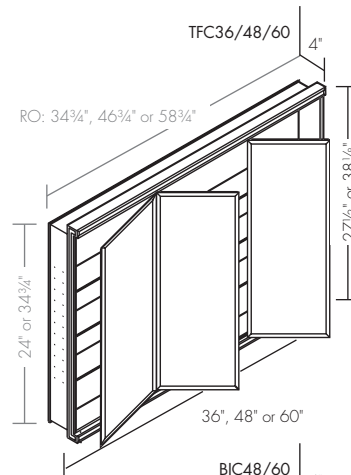

C SERIES CABINETS

CABINET DIMENSIONS

RE:Flect. mirror with cabinets